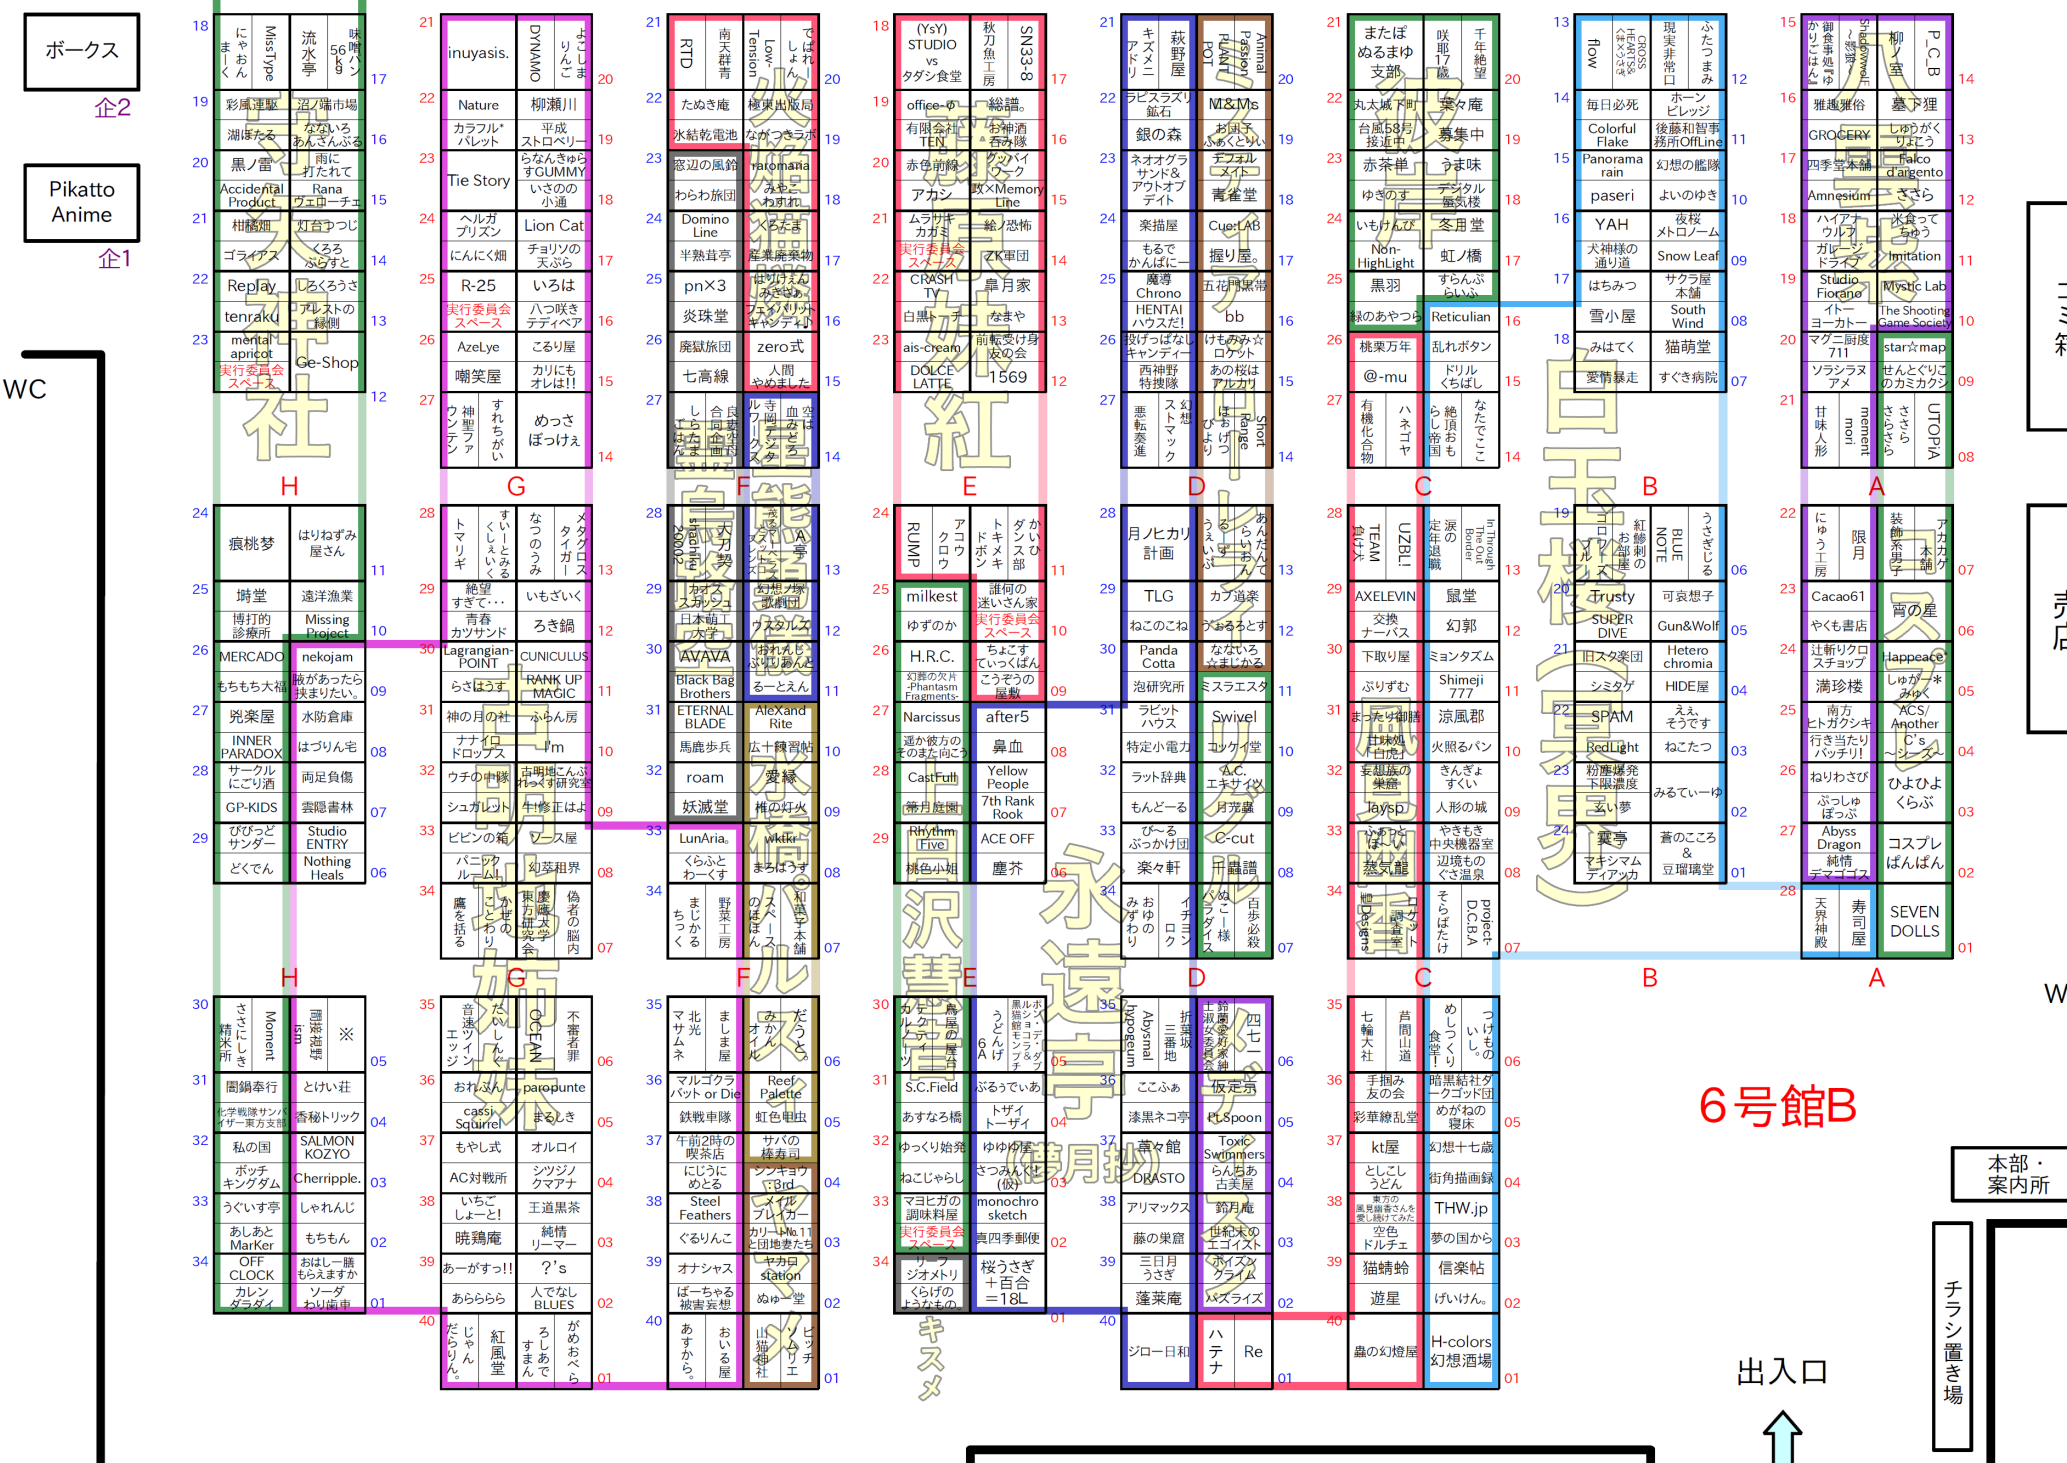

Table with artist names like Silver Ring, Four Corners, and Moritania.

Table with artist names like Mar gallery, ixis, and Easy Mode Heroes.

Vertical text banners: 霧雨魔理沙, マーガトロイド, 博麗霊夢.

出入口

本部・案内所

売店

WC

ゴミ箱